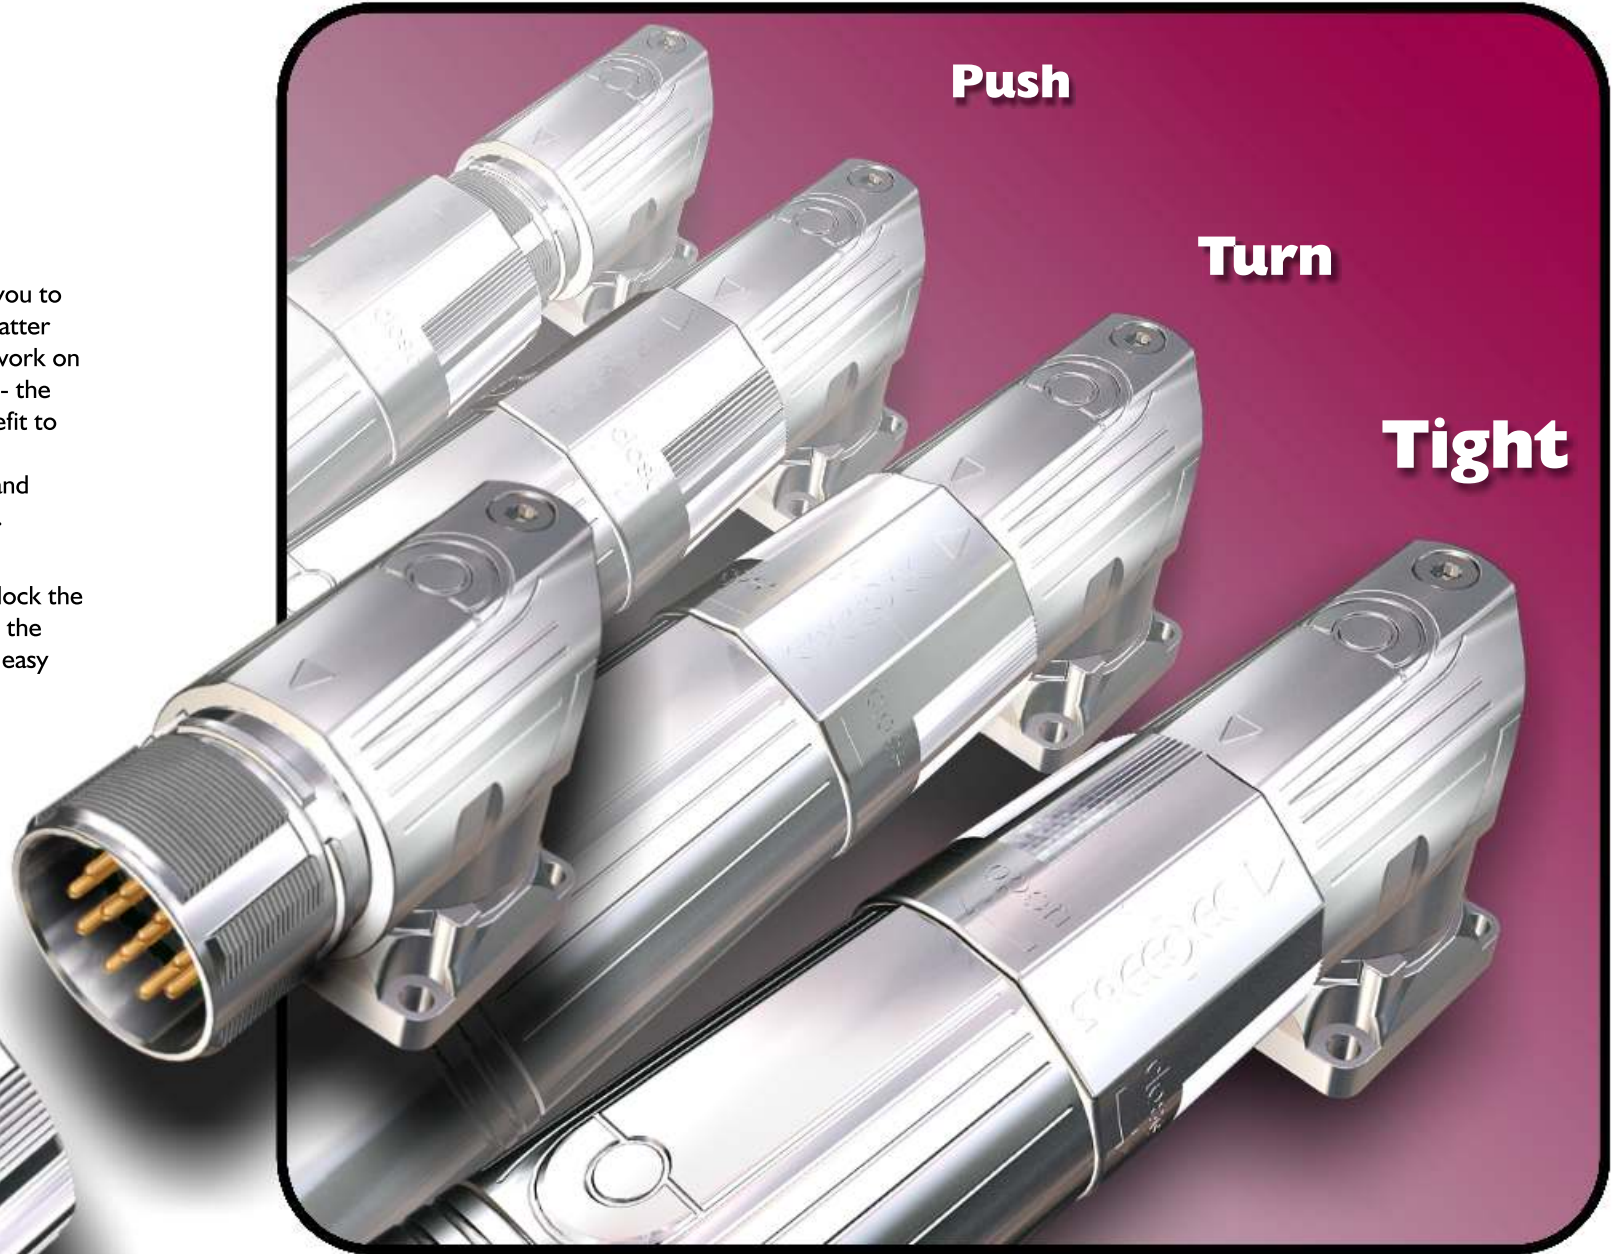

The sensational Fast-Lock-System by Intercontec

INTERCONTEC

we connect

SPEEDTEC

The New Fast-Lock-System

Swift:

Our new fast lock system SpeedTEC helps you to minimise connecting times drastically. No matter whether you want to install big facilities or work on complex wirings in narrow control cabinets - the quick and safe handling will always be a benefit to the job at hand!

No more tedious turning round and round and regripping - all you need now is a slight turn.

Safe:

Now it is simple even with limited room to lock the connector safe and stable. Due to the shape the orientation is intuitive. And the slight turn is easy even in tightest spaces.

Compatible:

you can easily connect new components equipped with SpeedTEC sockets and couplings to your existing connectors, because the SpeedTEC lock is compatible with standard cap nuts.

The new SpeedTEC fast lock system by INTERCONTEC will help you save time and costs in assembly.